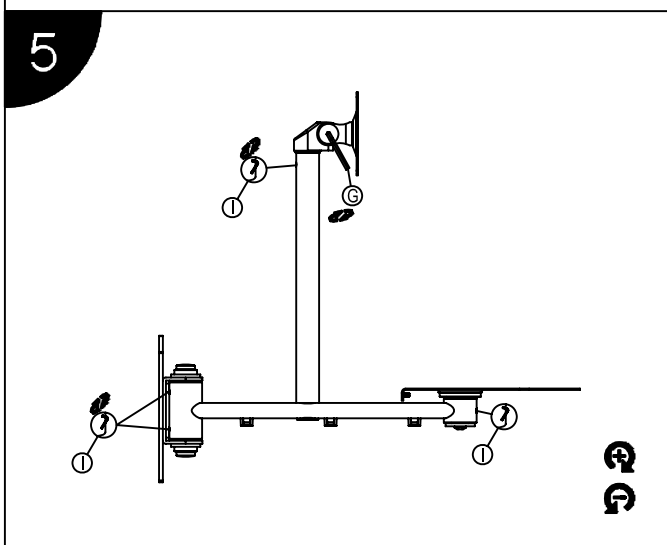

Installation Manual

Model NO.:G102

installation steps

Installation Manual

Model NO.:G102

Parts list			
No.	ITEM	SPECS	QUANTITY
A			1
B			1
C			1
D			1
E		M8*20	1
F		M4*12	4
G		M5	1
H		M4	1
I		M3	1