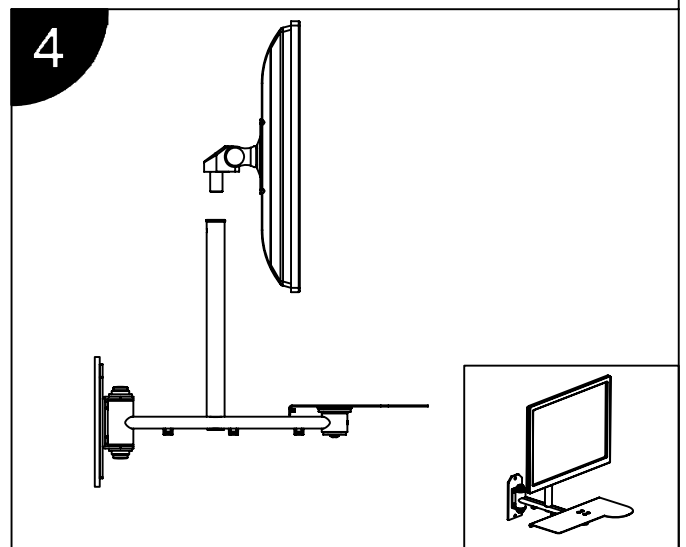

Installation Manual

Model NO.:G102

installation steps

Installation Manual

Model NO.:G102

Parts list			
No.	ITEM	SPECS	QUANTITY
A			1
B			1
C			1
D			1
E		M8*20	1
F		M4*12	4
G		M5	1
H		M4	1
I		M3	1