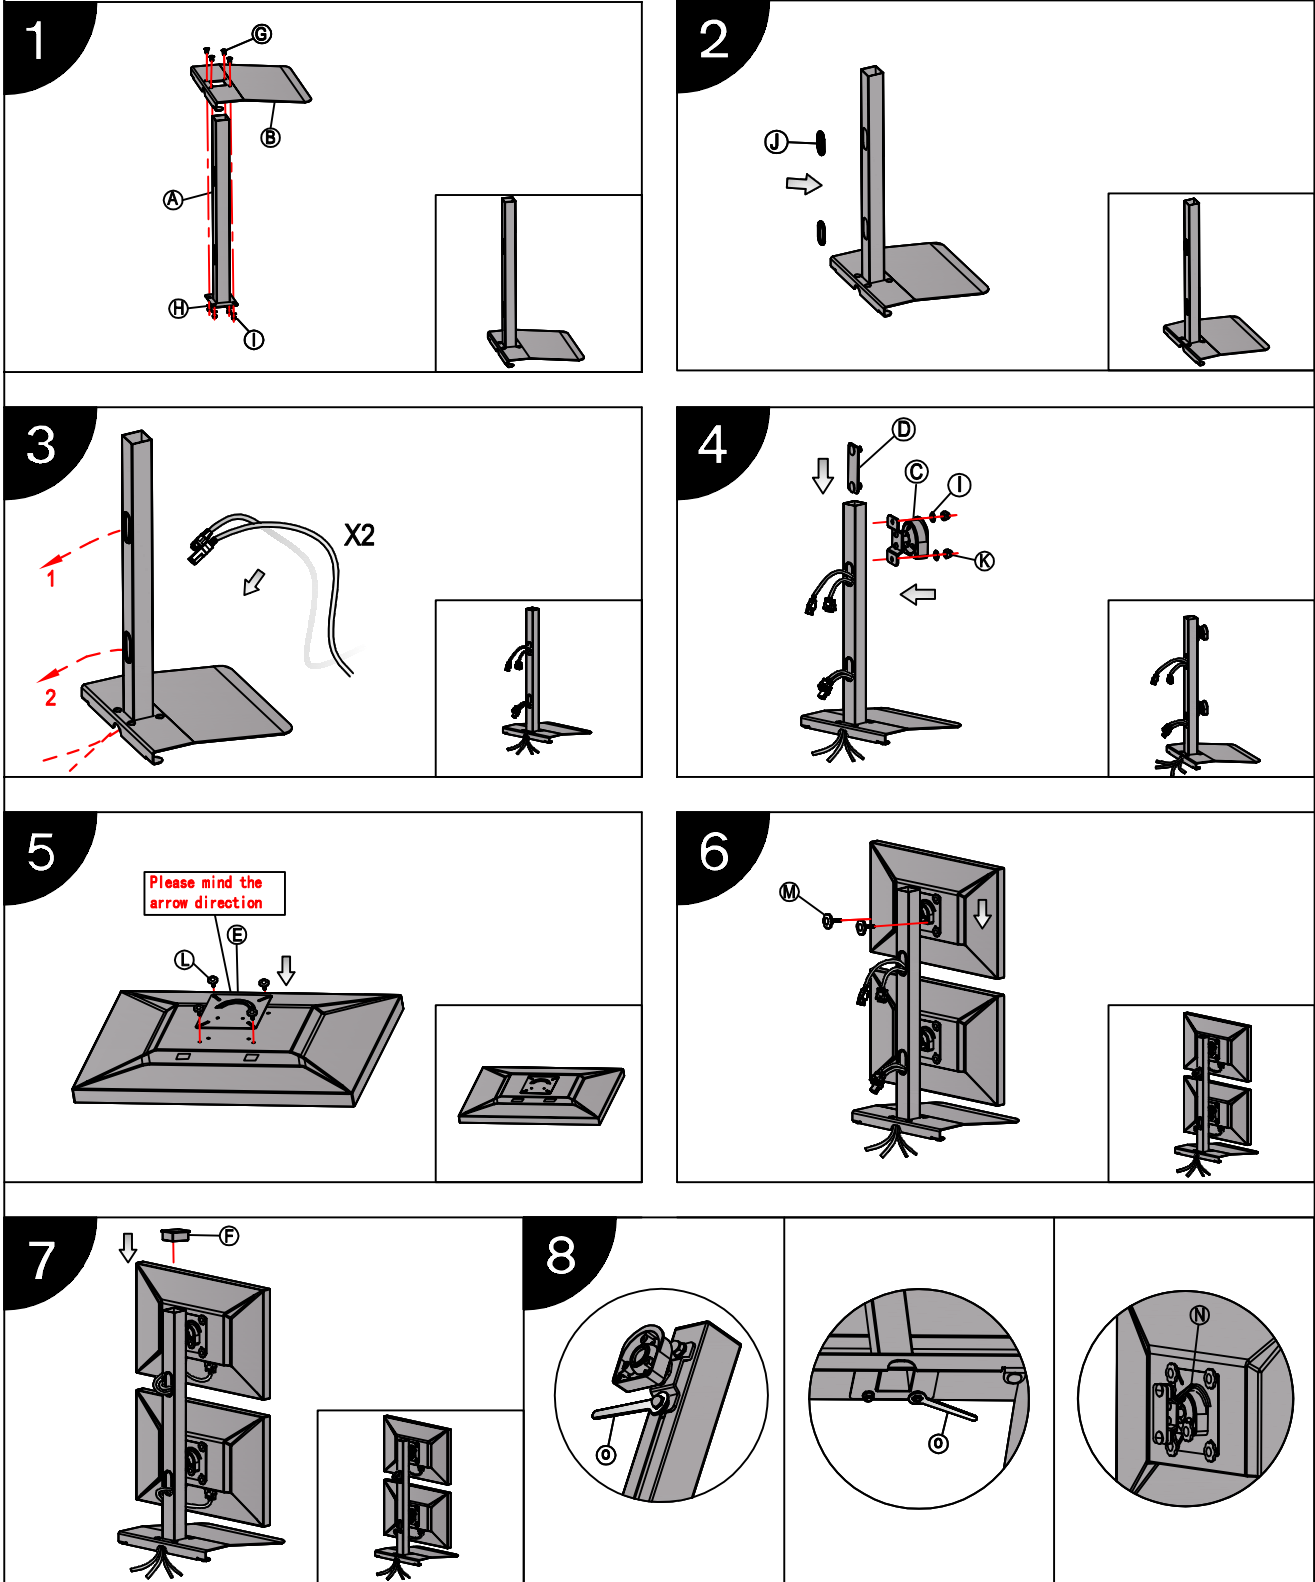

## Installation Manual

Model No.: BL201

### Installation Steps

# Installation Manual

Model No.: BL201

Parts list			
No.	ITEM	SPECS	QUANTITY
A			1
B			1
C			2
D			2
E			2
F			1
G		M8*16	4
H		M8	8
I		M8	4
J			2
K		M8	4
L		M4*12	8
M		M4*20	4
N		M4	1
O			1