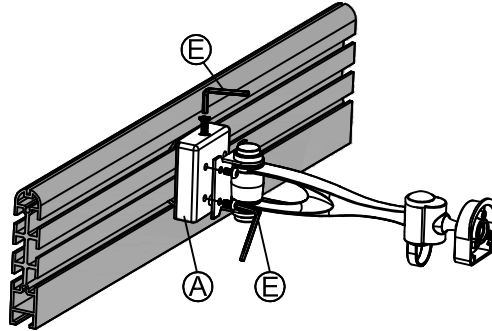

Installation Manual

Model No: D101

Table screen Installation

1

2

Parts list

No.	ITEM	SPECS	QUANTITY
A			1
B			1
C		M4*12	4
D		M4*20	2
E		M4	1