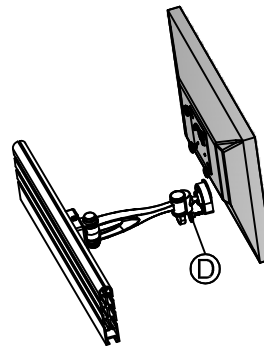

Installation Manual

Model No: D101

Table screen Installation

1

2

Parts list

No.	ITEM	SPECS	QUANTITY
A			1
B			1
C		M4*12	4
D		M4*20	2
E		M4	1