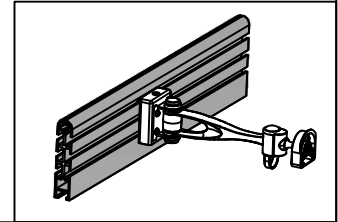

Installation Manual

Model No: D101

Table screen Installation

1

2

Parts list

No.	ITEM	SPECS	QUANTITY
A			1
B			1
C		M4*12	4
D		M4*20	2
E		M4	1