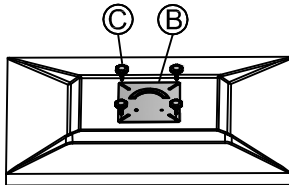

Installation Manual

Model No: D101

Table screen Installation

1

2

Parts list

No.	ITEM	SPECS	QUANTITY
A			1
B			1
C		M4*12	4
D		M4*20	2
E		M4	1