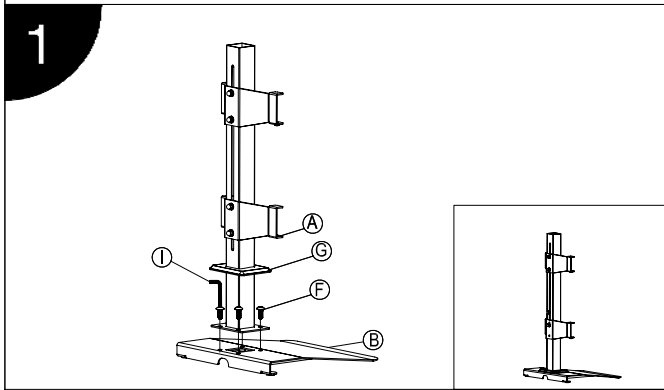

Installation Manual

Model No.: BL601

Installation Steps

Installation Manual

Model No.: BL601

Parts list			
No.	ITEM	SPECS	QUANTITY
A			1
B			1
C			2
D			6
E			1
F		M8*20	4
G			1
H			2
I		M6*80	4
J		M4*12	24
K		M4	24
L		M5	1
M		M3	1
N		M8	1