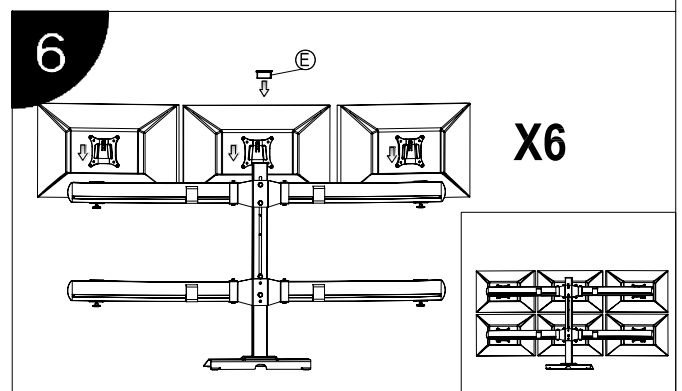

Installation Manual

Model No.: BL601

Installation Steps

Installation Manual

Model No.: BL601

Parts list			
No.	ITEM	SPECS	QUANTITY
A			1
B			1
C			2
D			6
E			1
F		M8*20	4
G			1
H			2
I		M6*80	4
J		M4*12	24
K		M4	24
L		M5	1
M		M3	1
N		M8	1