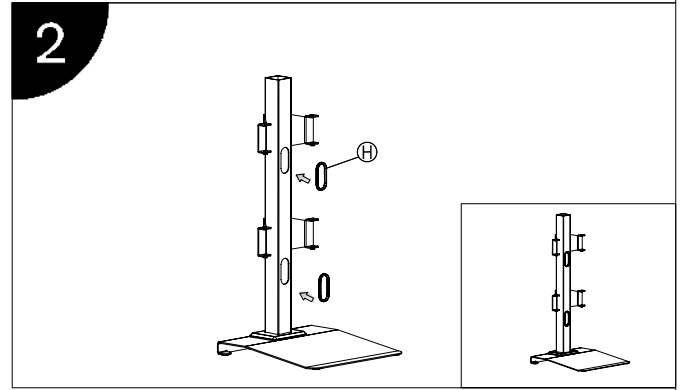

Installation Manual

Model No.: BL601

Installation Steps

Installation Manual

Model No.: BL601

Parts list			
No.	ITEM	SPECS	QUANTITY
A			1
B			1
C			2
D			6
E			1
F		M8*20	4
G			1
H			2
I		M6*80	4
J		M4*12	24
K		M4	24
L		M5	1
M		M3	1
N		M8	1