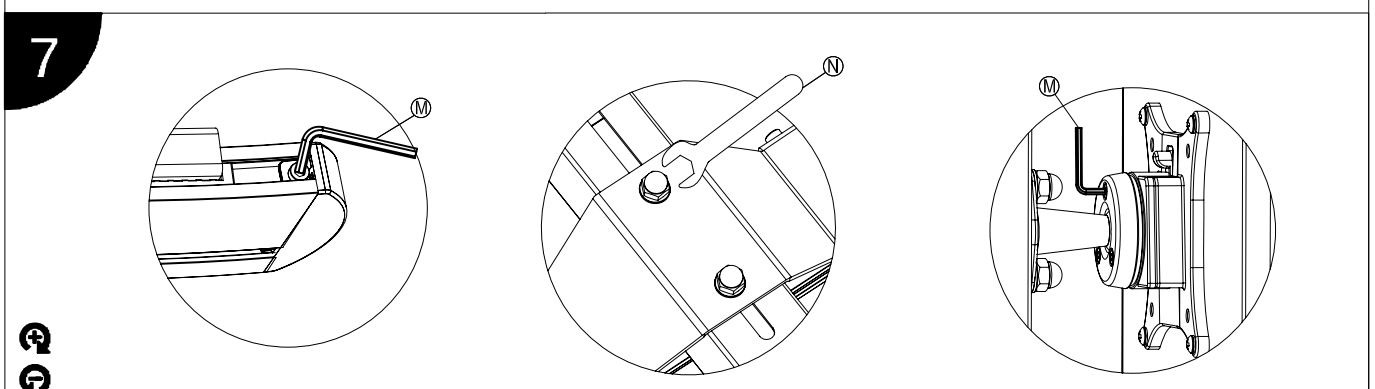

Installation Manual

Model No.: BL601

Installation Steps

Installation Manual

Model No.: BL601

Parts list			
No.	ITEM	SPECS	QUANTITY
A			1
B			1
C			2
D			6
E			1
F		M8*20	4
G			1
H			2
I		M6*80	4
J		M4*12	24
K		M4	24
L		M5	1
M		M3	1
N		M8	1