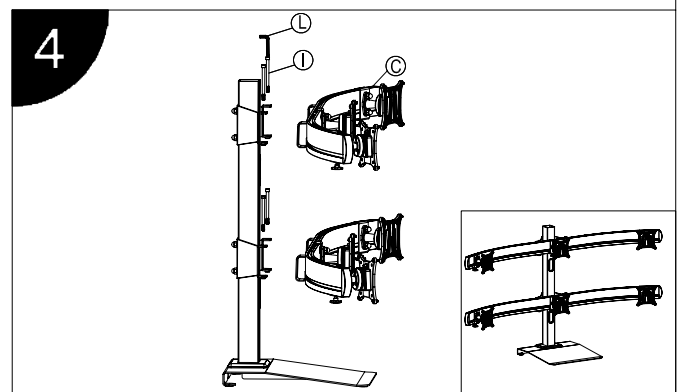

Installation Manual

Model No.: BL601

Installation Steps

Installation Manual

Model No.: BL601

Parts list			
No.	ITEM	SPECS	QUANTITY
A			1
B			1
C			2
D			6
E			1
F		M8*20	4
G			1
H			2
I		M6*80	4
J		M4*12	24
K		M4	24
L		M5	1
M		M3	1
N		M8	1