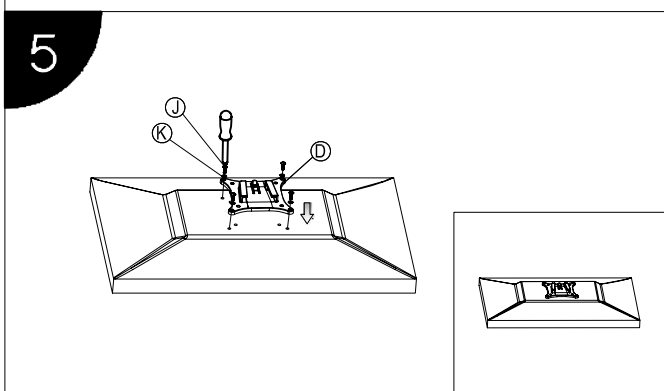

Installation Manual

Model No.: BL601

Installation Steps

Installation Manual

Model No.: BL601

Parts list			
No.	ITEM	SPECS	QUANTITY
A			1
B			1
C			2
D			6
E			1
F		M8*20	4
G			1
H			2
I		M6*80	4
J		M4*12	24
K		M4	24
L		M5	1
M		M3	1
N		M8	1