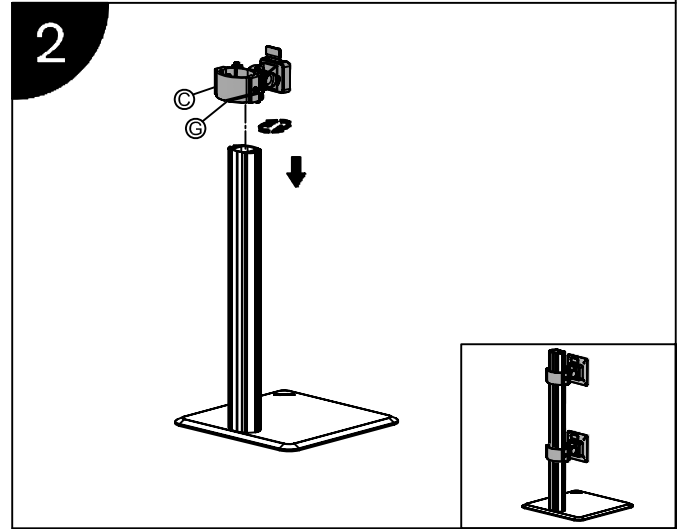

Installation Manual

Model No. : L201

Installation Steps

Installation Manual

Model No. : L201

Parts list			
No.	ITEM	SPECS	QUANTITY
A			1
B			1
C			2
D			2
E		M5*25	4
F		M4*12	8
G		M5	1
H		M4	1
I		M3	1