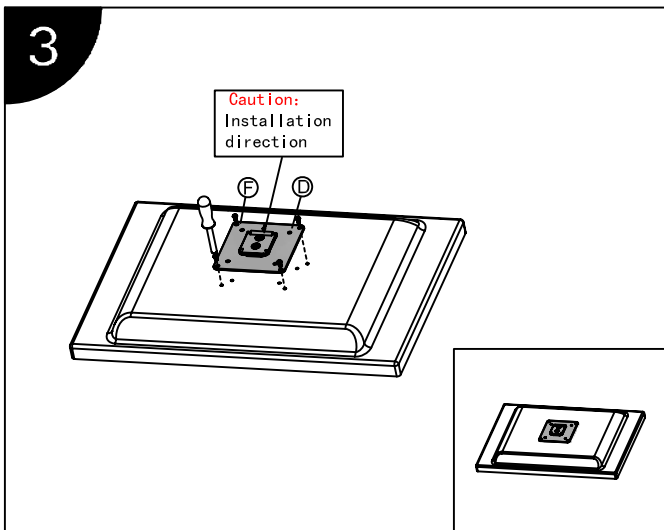

Installation Manual

Model No. : L201

Installation Steps

Installation Manual

Model No. : L201

Parts list			
No.	ITEM	SPECS	QUANTITY
A			1
B			1
C			2
D			2
E		M5*25	4
F		M4*12	8
G		M5	1
H		M4	1
I		M3	1